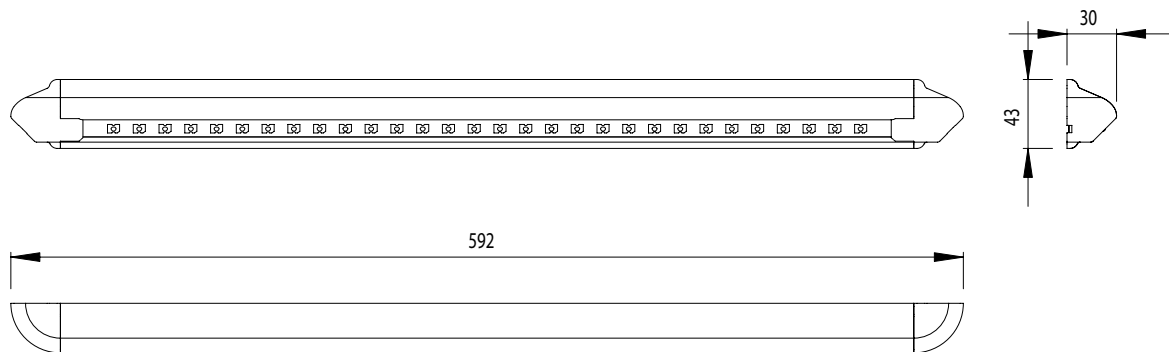

■ Astro (LL2)

- Light output equivalent to 10w halogen
- Long life super flux LEDs
- Waterproof to IP66
- Uses 5 times less power than a 10w halogen

Internal View

|| See technical specifications overleaf >>>

**ASTRO  
(LL2)**

Labcraft have designed one of the most revolutionary awning lights to be launched this decade. By utilising 30 x high intensity super flux LEDs encapsulated in a weatherproof casing, the Astro will give you a brand new awning light solution which is both very bright and extremely energy efficient. At one metre the Astro will give you a light reading of 35 Lux, which is the equivalent to a 10w halogen bulb, but uses 5 times less power compared to a halogen of this wattage, so it can be left on for much longer without draining the battery. The Astro is also around twice the width of a standard awning light thereby increasing the spread of light along the side of the caravan offering greater external illumination.

**SPECIFICATION**

ALL DIMENSIONS HAVE A TOLERANCE OF +/- 1mm

**ASTRO  
(LL2)**

Model No		LL2	LL2/2
Supply Voltage	Vdc	12	24
Voltage Range	Vdc	10 to 16	20 to 32
Average Current	A	0.18	0.09
LUX @ 1 Metre	LUX	35	35
Tube/Bulb/LEDs	W	2.2W	2.2W
Weight	Kg	0.14	0.14
Temp. Range	°C	-30 to +40	-30 to +40