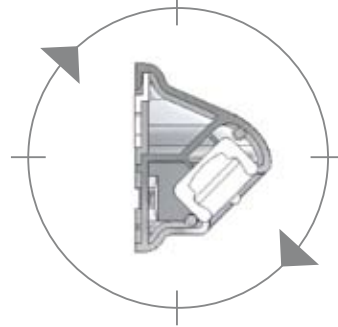

■ Astro (LL2)

- Light output equivalent to 10w halogen
- Long life super flux LEDs
- Waterproof to IP66
- Uses 5 times less power than a 10w halogen

Internal View

|| See technical specifications overleaf >>>

**ASTRO  
(LL2)**

Labcraft have designed one of the most revolutionary awning lights to be launched this decade. By utilising 30 x high intensity super flux LEDs encapsulated in a weatherproof casing, the Astro will give you a brand new awning light solution which is both very bright and extremely energy efficient. At one metre the Astro will give you a light reading of 35 Lux, which is the equivalent to a 10w halogen bulb, but uses 5 times less power compared to a halogen of this wattage, so it can be left on for much longer without draining the battery. The Astro is also around twice the width of a standard awning light thereby increasing the spread of light along the side of the caravan offering greater external illumination.