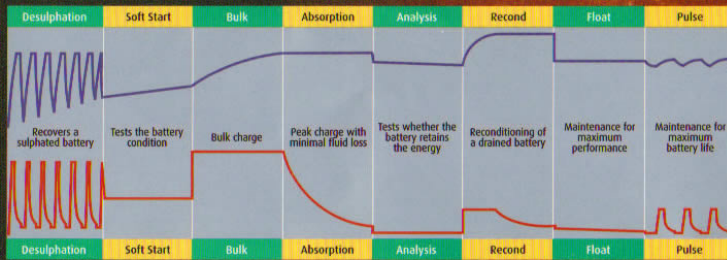

Simplicity

Pulse maintenance for maximum battery life, connect and forget.

TECHNICAL DATA

Eight steps to perfect batteries with ABC charging

Product	Desulphation	Bulk	Absorption	Float Pulse	Float Voltage
ABC 1210M	Yes	10Amp	14.5 +/- 0.2v	Yes	13.4 +/- 0.2v
ABC 1220M	Yes	20Amp	14.5 +/- 0.2v	Yes	13.4 +/- 0.2v